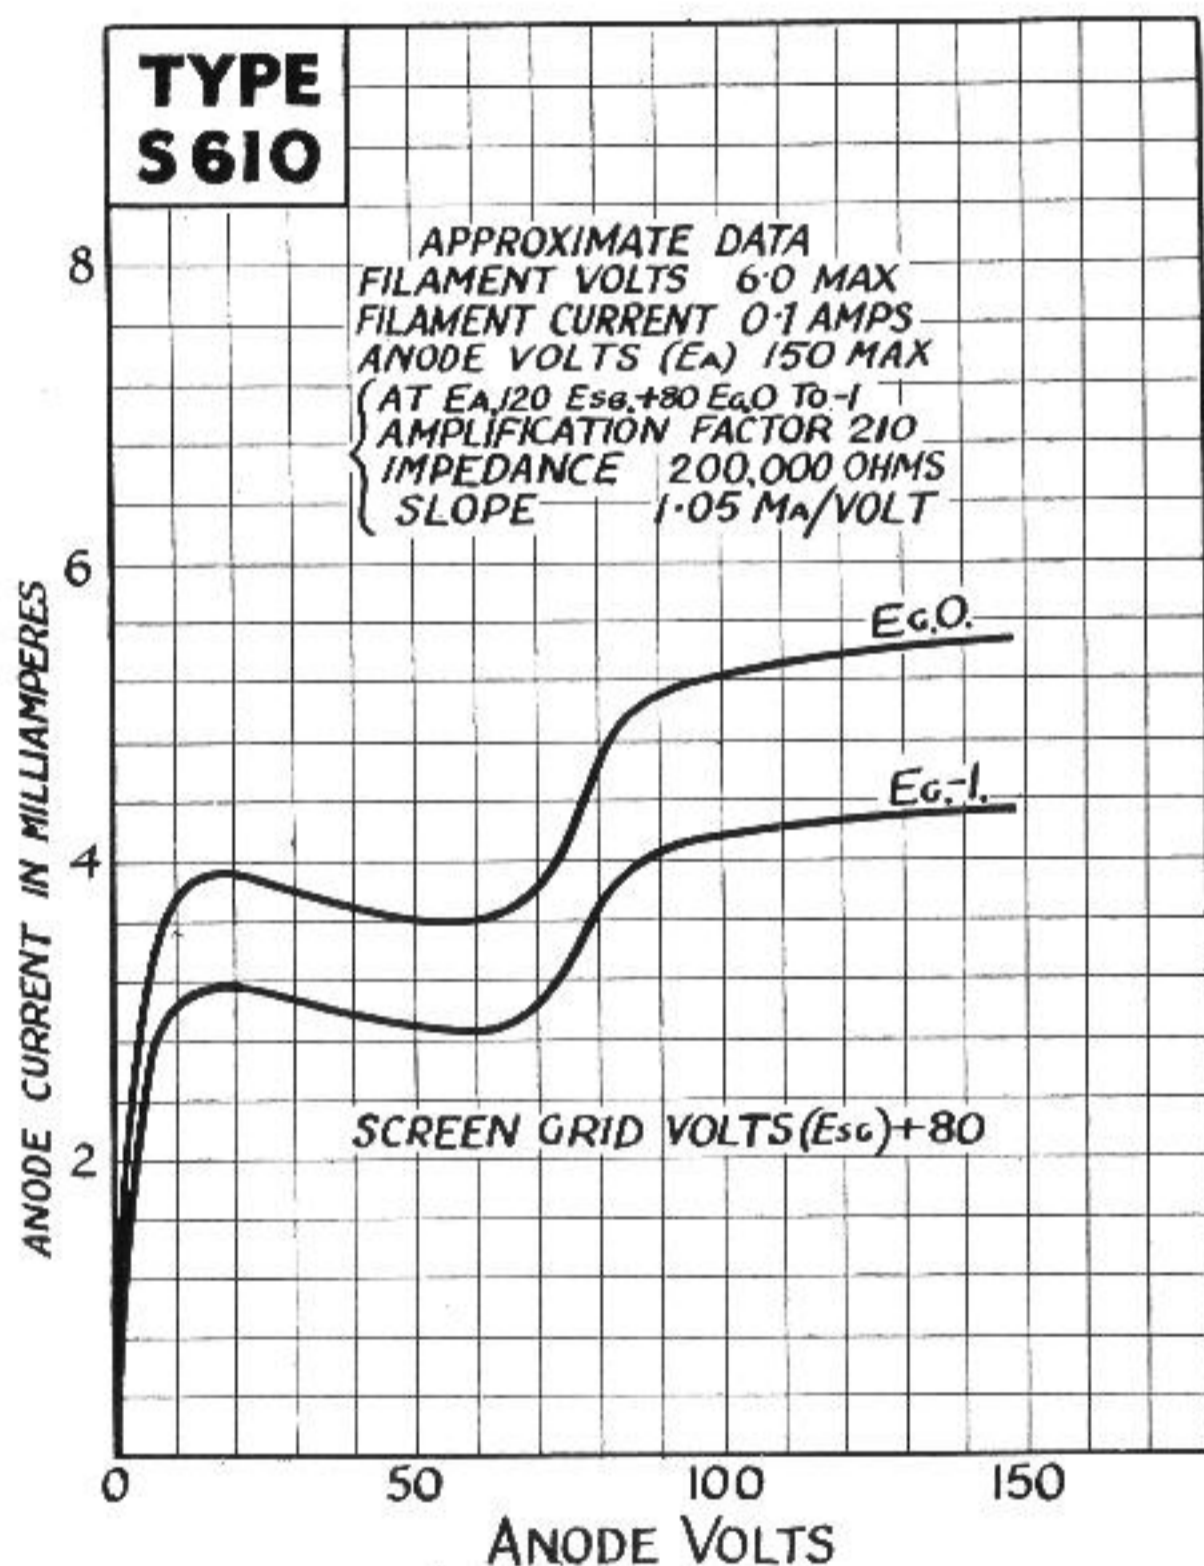

MARCONI VALVES

MARCONI VALVES

TYPE S 610

Characteristic Curve of Average S 610 Valve.

The valve in the purple box